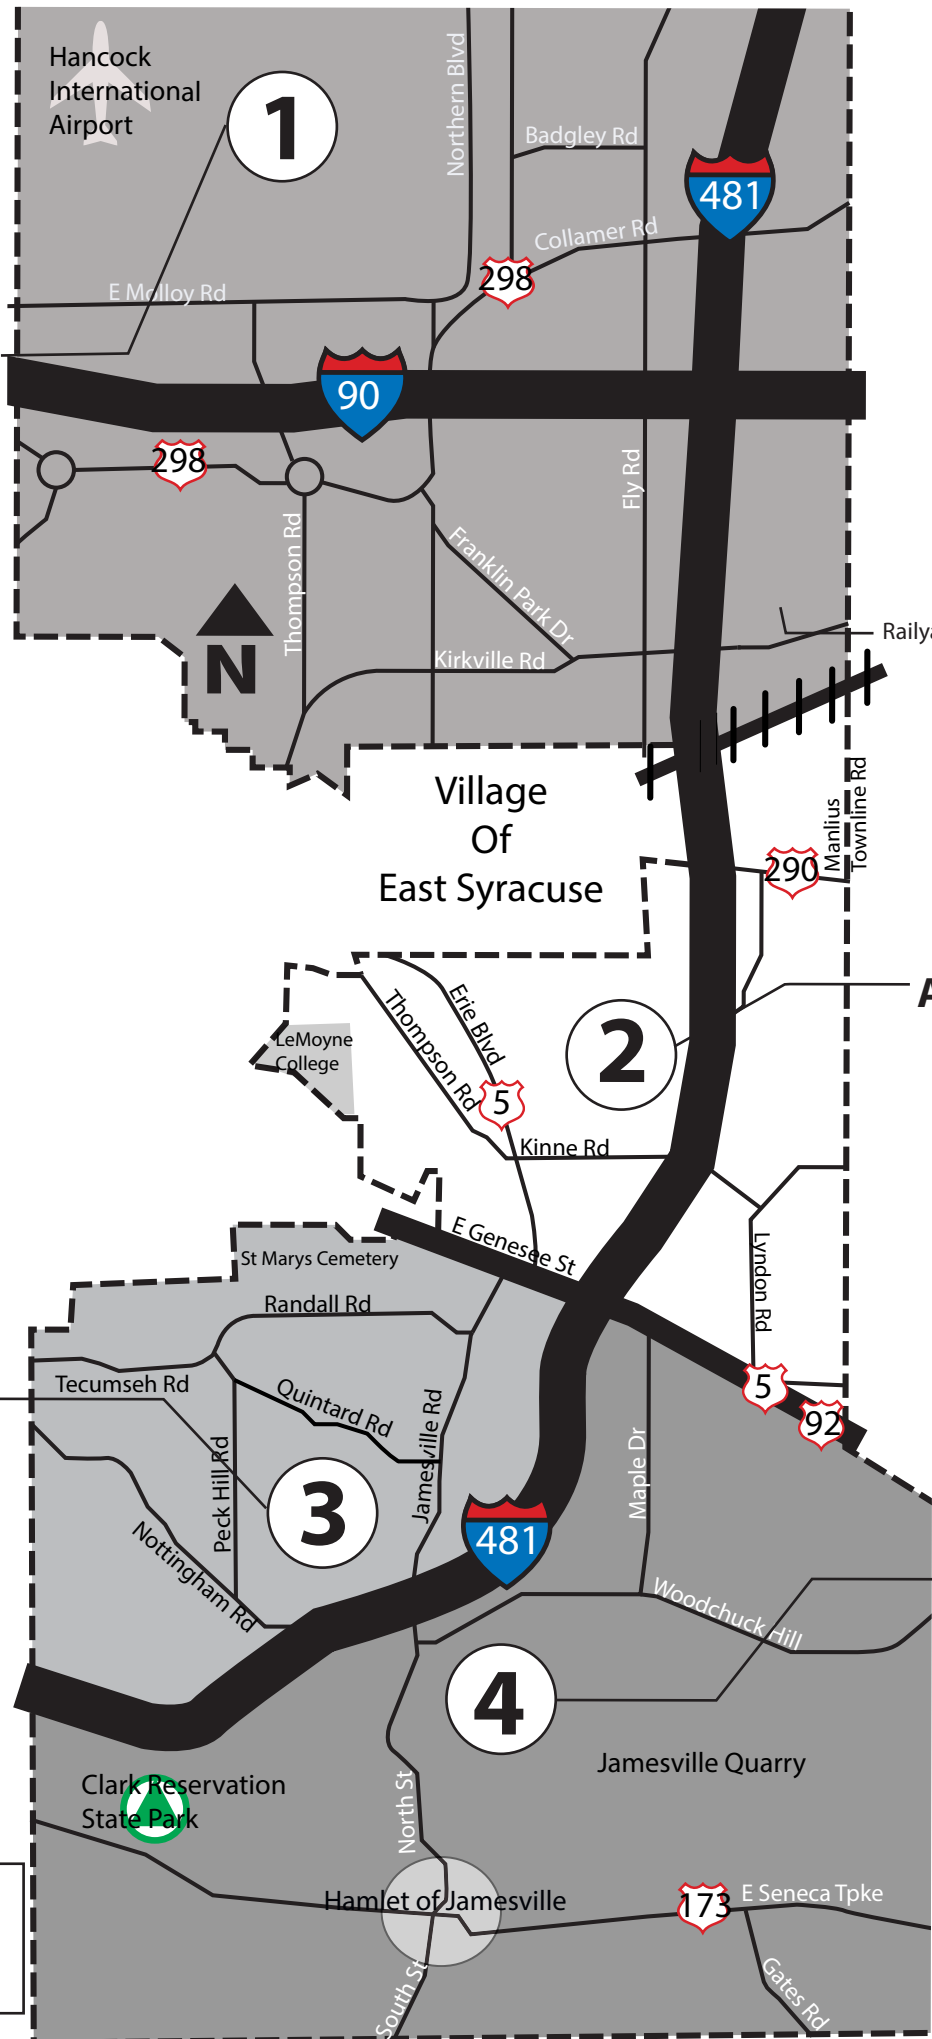

2018 YARD WASTE AND LEAF COLLECTION MAP

Area 1

- Apr 1
- Apr 29
- Jun 3
- Jul 1
- Jul 29
- Sep 2
- Sep 30

Area 2

- Apr 8
- May 6
- Jun 10
- Jul 8
- Aug 5
- Sep 9
- Oct 7

Area 3

- Apr 15
- May 13
- Jun 17
- Jul 15
- Aug 12
- Sep 16
- Oct 14

Area 4

- Apr 22
- May 20
- Jun 24
- Jul 22
- Aug 19
- Sep 23
- Oct 21

Save this Schedule and Rules for future reference
 No pick-up weeks of May 27 & Aug 26